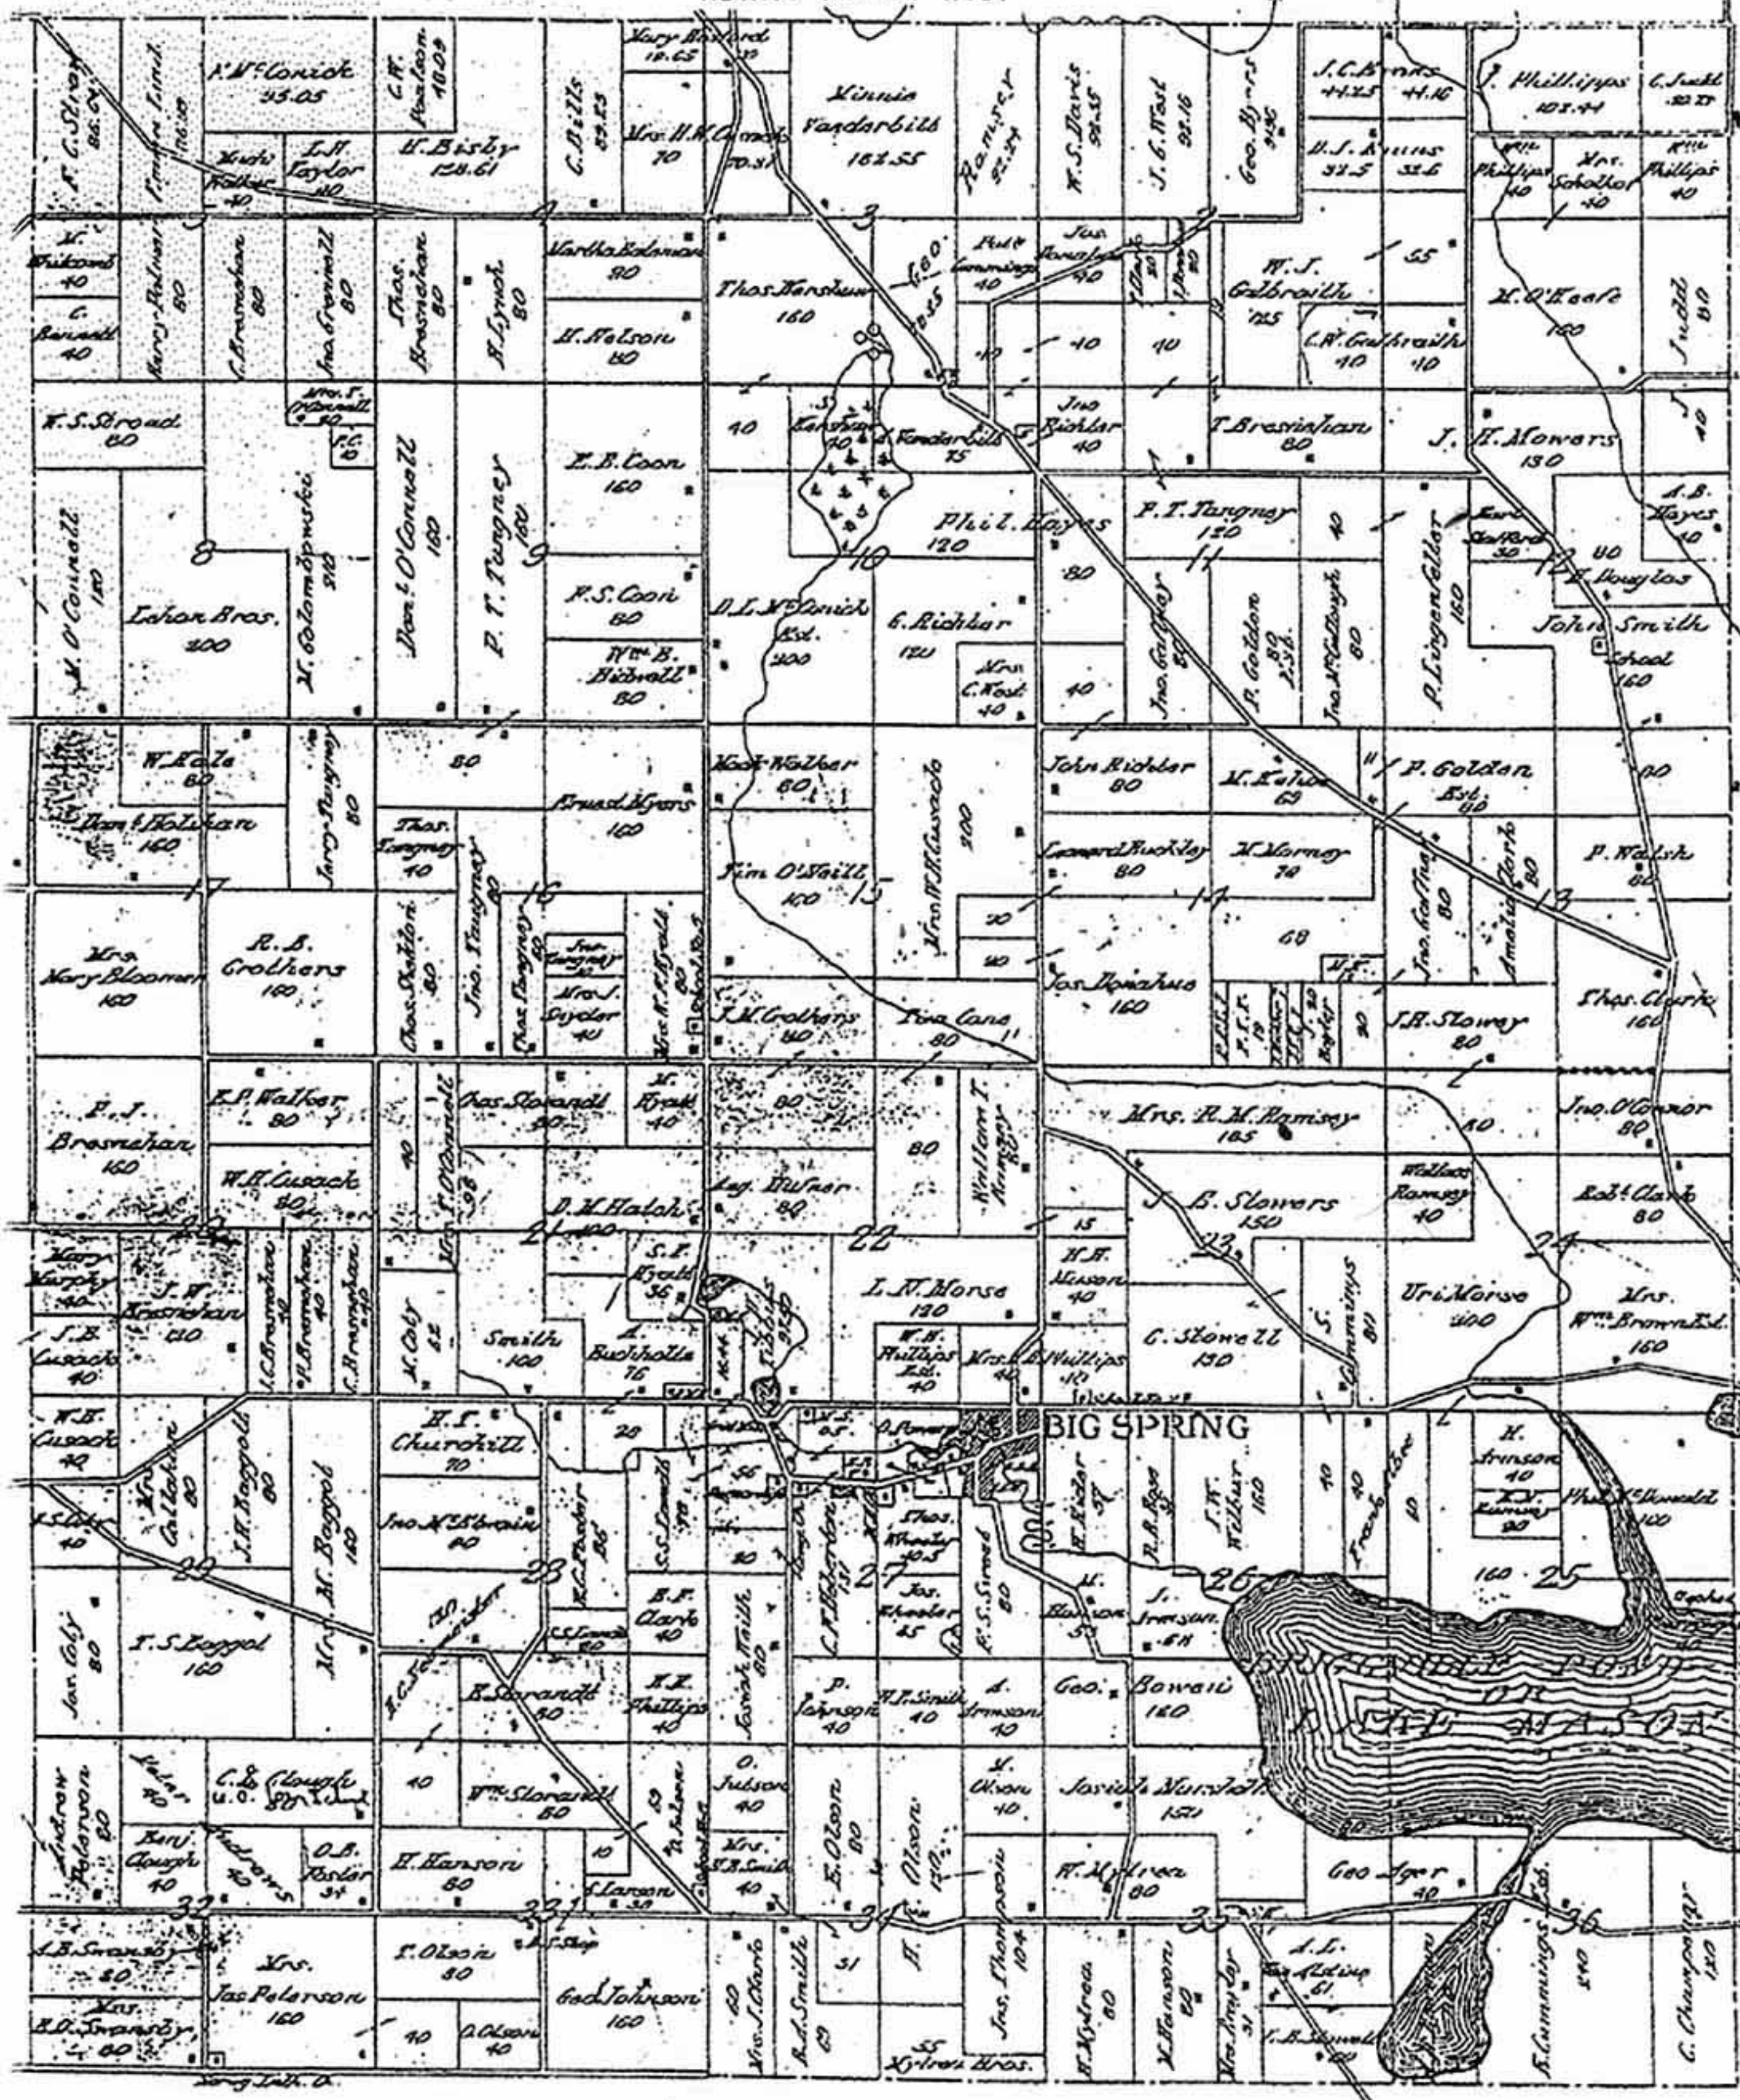

NEW HAVEN

Township 14 North, Range 7 East
of the Fourth Principal Meridian.

Scale 1/4" = 1 Mile

ADAMS COUNTY WIS.

Long 14th. D.